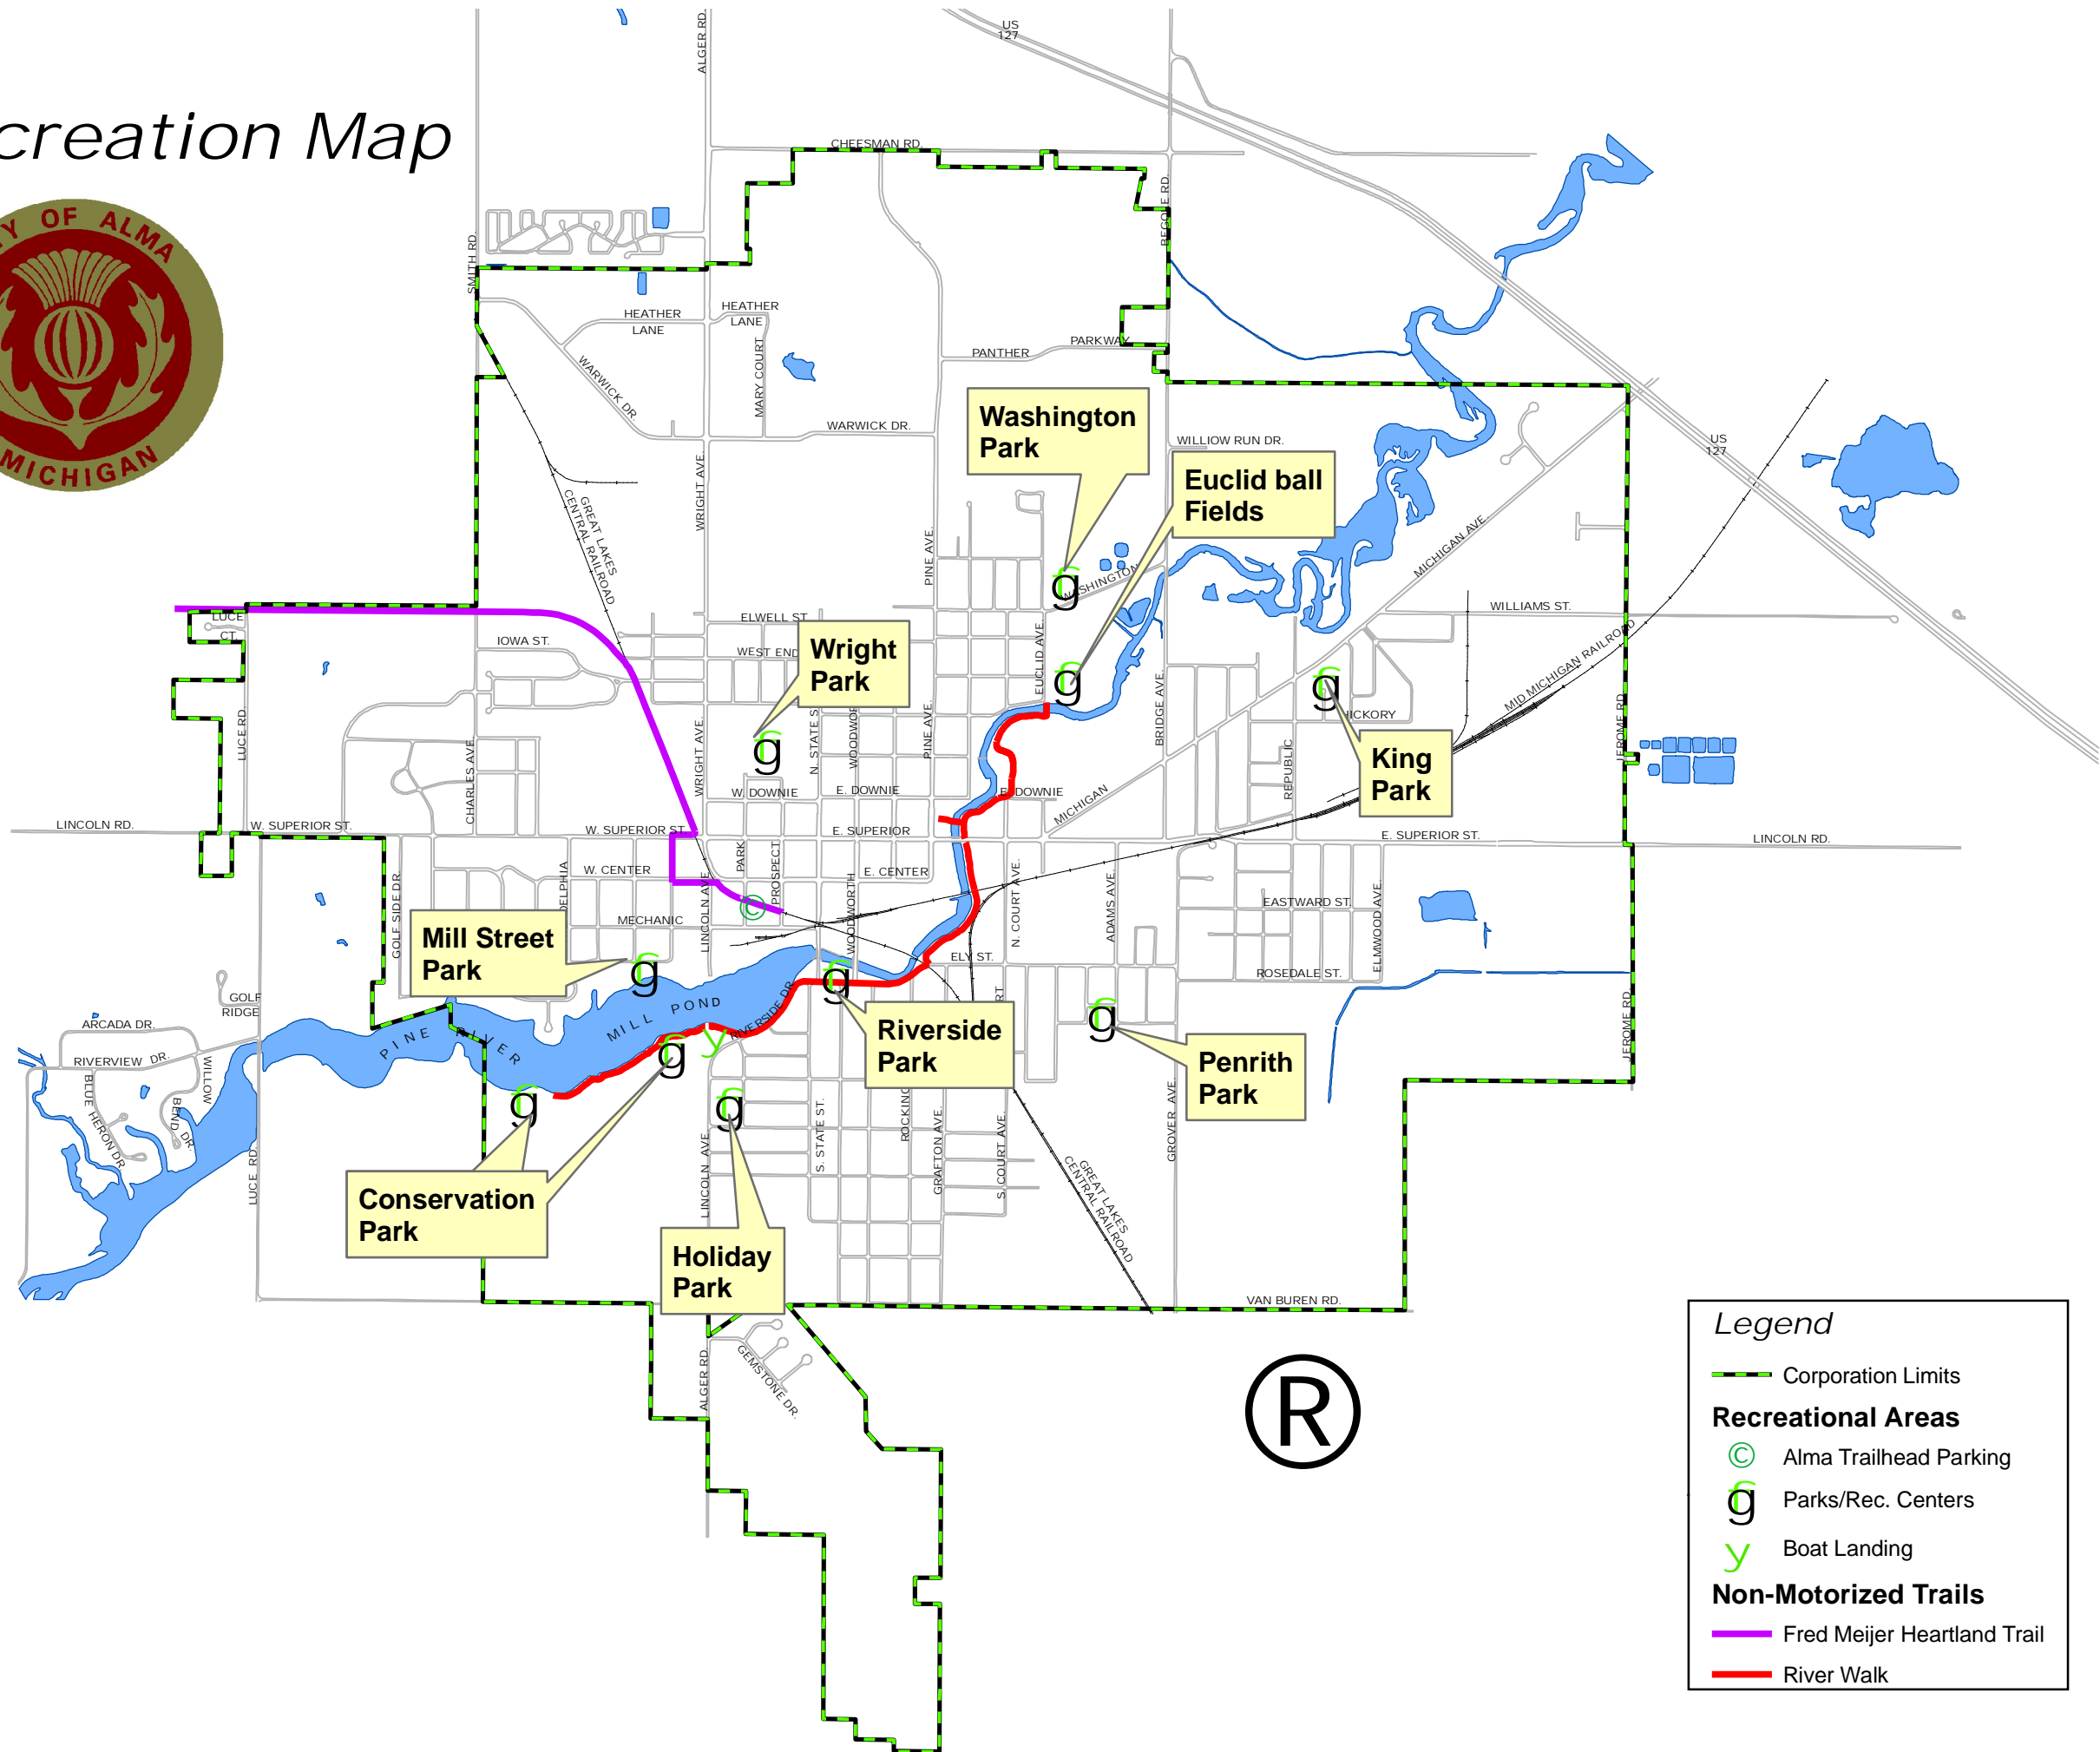

Alma Recreation Map

Legend

- Corporation Limits
- Recreational Areas**
- Alma Trailhead Parking
- Parks/Rec. Centers
- Boat Landing
- Non-Motorized Trails**
- Fred Meijer Heartland Trail
- River Walk